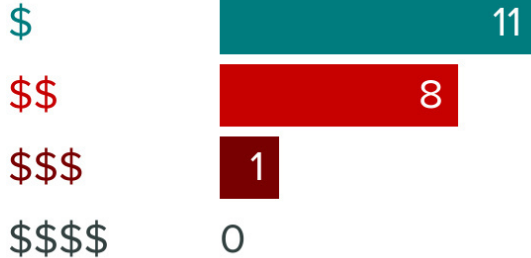

2011 DAUGHERTY RD #B, LONG BEACH, MS 39560

FOOD REPORT

NEIGHBORHOOD EATS

This home is located near **19** moderately priced restaurants and has an **average** variety of cuisines.

21

WITHIN 5 MILES

GOOD EATS BY CATEGORY

AMERICAN	5
FAST FOOD	5
MEXICAN	3
CAFES	3
COFFEE AND TEA HOUSES	3
SEAFOOD	2
PIZZA	1
ITALIAN	1
ASIAN	1